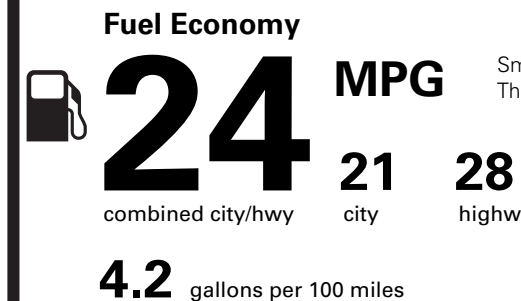

SAFETY/SECURITY

- ADVANCETRAC™ WITH RSC
- AIRBAGS - SIDE IMPACT / CURTAINS
- AIRBAGS-DRVR&PASS KNEE
- AIRBAGS-DUAL-STAGE FRONT
- AUTO HIGH BEAMS
- PASSIVE ANTI-THEFT SECURILOCK SYSTEM
- PRE-COLLISION ASSIST W/AEB
- SOS POST CRASH SYSTEM

WARRANTY

- 4YR/50K MILE WARRANTY
- 4YR/50K PICKUPDELIVERY SVC
- 6YR/70K MI POWERTRAIN WA

INCLUDED ON THIS VEHICLE

(MSRP)

EQUIPMENT GROUP 201A

5,300.00

- PANORAMIC VISTA RF W/PWR SHAD
- ELEMENTS PACKAGE
- HEATED/VENTILATED D/P SEATS
- HEATED REAR SEATS
- HEATED STEERING WHEEL
- RAIN SENSING WIPERS
- WINDSHIELD WIPER DE-ICER
- LINCOLN CO-PILOT360 1.5 PLUS
- 360 DEGREE CAMERA
- ACTIVE PARK ASSIST 2.0
- INTEL ADAPT CRUISE CONTROL

OPTIONAL EQUIPMENT/OTHER

- 2.3L TURBOCHARGED I-4 ENG NO CHARGE
- 8-SPD AUTO TRANSMISSION NO CHARGE
- 245/45R20 99V A/S BSW TIRES
- ALL-WTHR FLR LNRS W/MATS 200.00
- PINSTRIPED ALUMINUM APPLIQUE NO CHARGE
- 17" MINI SPARE WHEEL W/TIRE 150.00
- LUXURY PACKAGE 2,430.00
- .REVEL AUDIO - 14-SPEAKERS
- .HEAD-UP DISPLAY
- SPORT PACKAGE 2,500.00
- .20" BRIGHT MACHINED ALUM WHL

PRICE INFORMATION

BASE PRICE	$43,500.00
TOTAL OPTIONS/OTHER	10,580.00
TOTAL VEHICLE & OPTIONS/OTHER	54,080.00
DESTINATION & DELIVERY	1,195.00

EPA DOT Fuel Economy and Environment

Gasoline Vehicle

Small SUVs range from 14 to 129 MPG. The best vehicle rates 142 MPGe.

You spend $750 more in fuel costs over 5 years compared to the average new vehicle.

Annual fuel cost $1,450