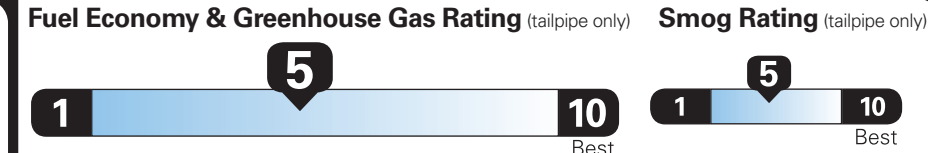

This vehicle emits 371 grams CO₂ per mile. The best emits 0 grams per mile (tailpipe only). Producing and distributing fuel also create emissions; learn more at fueleconomy.gov.

Actual results will vary for many reasons, including driving conditions and how you drive and maintain your vehicle. The average new vehicle gets 27 MPG and costs $6,500 to fuel over 5 years. Cost estimates are based on 15,000 miles per year at $2.35 per gallon. MPGe is miles per gasoline gallon equivalent. Vehicle emissions are a significant cause of climate change and smog.

fueleconomy.gov

Calculate personalized estimates and compare vehicles

GOVERNMENT 5-STAR SAFETY RATINGS

Overall Vehicle Score ★★★★★

Based on the combined ratings of frontal, side and rollover. Should ONLY be compared to other vehicles of similar size and weight.

Frontal Crash Driver Passenger ★★★★★

Based on the risk of injury in a frontal impact. Should ONLY be compared to other vehicles of similar size and weight.

Side Crash Front seat Rear seat ★★★★★

Based on the risk of injury in a side impact.

Rollover ★★★★★

Based on the risk of rollover in a single-vehicle crash.

Star ratings range from 1 to 5 stars (★★★★★), with 5 being the highest. Source: National Highway Traffic Safety Administration (NHTSA). www.safercar.gov or 1-888-327-4236

THE LINCOLN WAY™ APP

Your Dashboard of Services & Features

1. Download the Lincoln Way app* and you can:
2. Remotely start, lock and unlock your vehicle
   - Locate your vehicle and check approximate fuel range
   - Receive vehicle health alerts

The Lincoln Connect™ modem is active and sending vehicle data (e.g., diagnostics) to Lincoln. See in-vehicle Settings for connectivity options.

Lincoln Protect™

Insist on Lincoln Protect! The only extended service plan fully backed by Lincoln and honored at every Lincoln dealership in the U.S., Canada and Mexico. See your Lincoln dealer or visit www.LincolnOwner.com

WARNING: Operating, servicing and maintaining a passenger vehicle, pickup truck, van, or off-road vehicle can expose you to chemicals including engine exhaust, carbon monoxide, phthalates, and lead, which are known to the State of California to cause cancer and birth defects or other reproductive harm. To minimize exposure, avoid breathing exhaust, do not idle the engine except as necessary, service your vehicle in a well-ventilated area and wear gloves or wash your hands frequently when servicing your vehicle. For more information go to www.P65Warnings.ca.gov/passenger-vehicle.

SCAN OR TEXT 5LNUL14796 TO 59173

Msg & Data rates may apply. Text HELP for help

www.lincoln.com/help/privacy-terms/